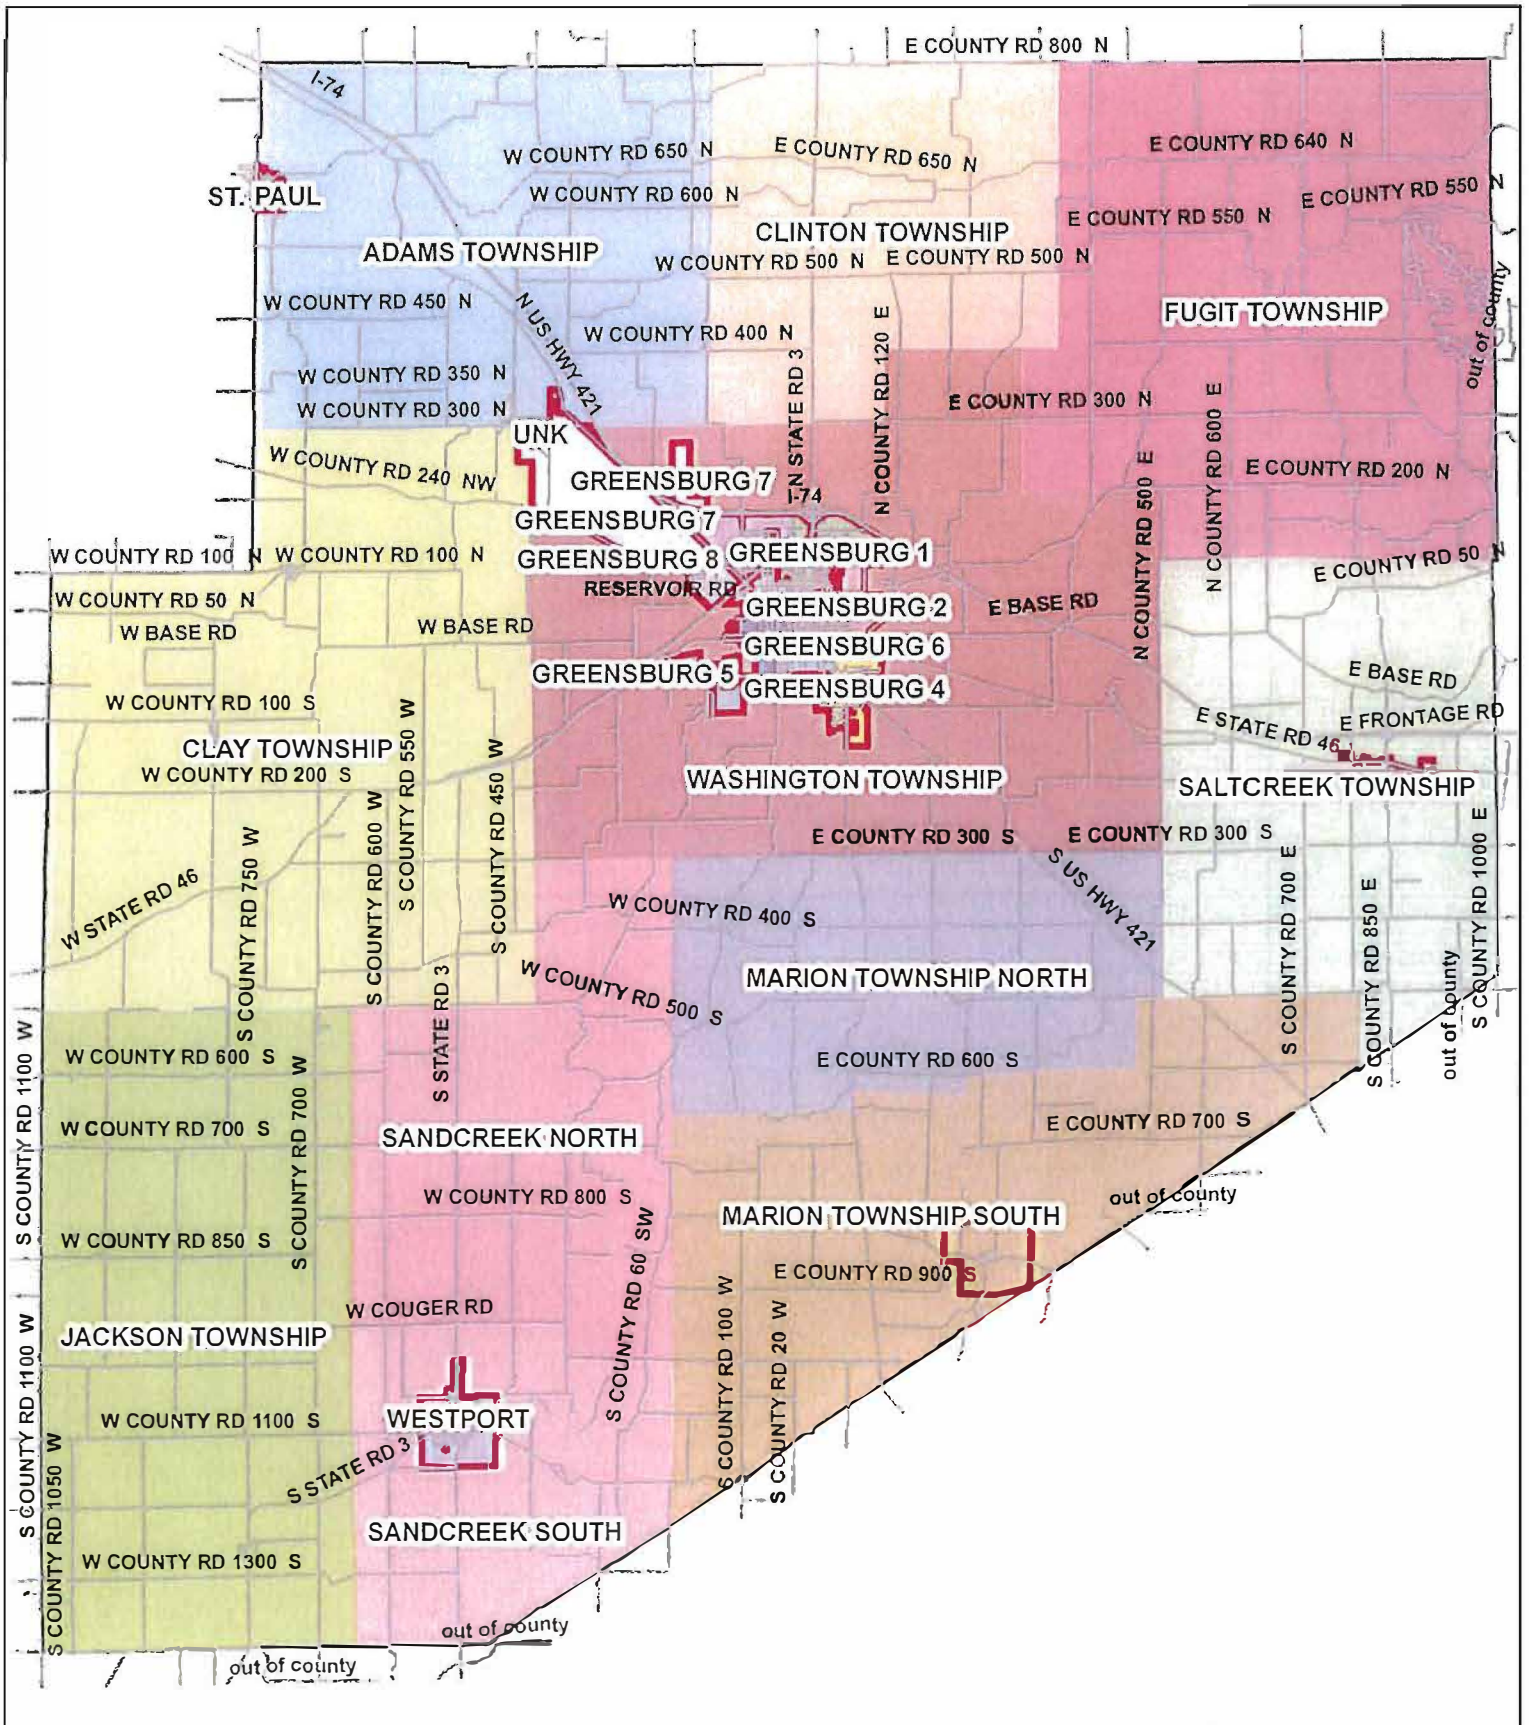

# Decatur County School Board District A At-Large

Adams  
Clay  
Clinton  
Jackson  
Sandcreek  
Fugit  
Saltcreek  
Marion South

Corporate_Limits	GREENSBURG 2	MARION TOWNSHIP NORTH
Voter_District_legal	GREENSBURG 3	MARION TOWNSHIP SOUTH
<b>PRECINCTS</b>	GREENSBURG 4	SALT CREEK TOWNSHIP
ADAMS TOWNSHIP	GREENSBURG 5	SANDCREEK NORTH
CLAY TOWNSHIP	GREENSBURG 6	SANDCREEK SOUTH
CLINTON TOWNSHIP	GREENSBURG 7	ST. PAUL
FUGIT TOWNSHIP	GREENSBURG 8	WASHINGTON TOWNSHIP
GREENSBURG 1	JACKSON TOWNSHIP	WESTPORT

# Decatur County School Board District B

Adams  
Clay  
Clinton

# Decatur County School Board District C

Jackson  
Sandcreek

# Decatur County School Board District D

Fugit  
Saltcreek  
Marion South