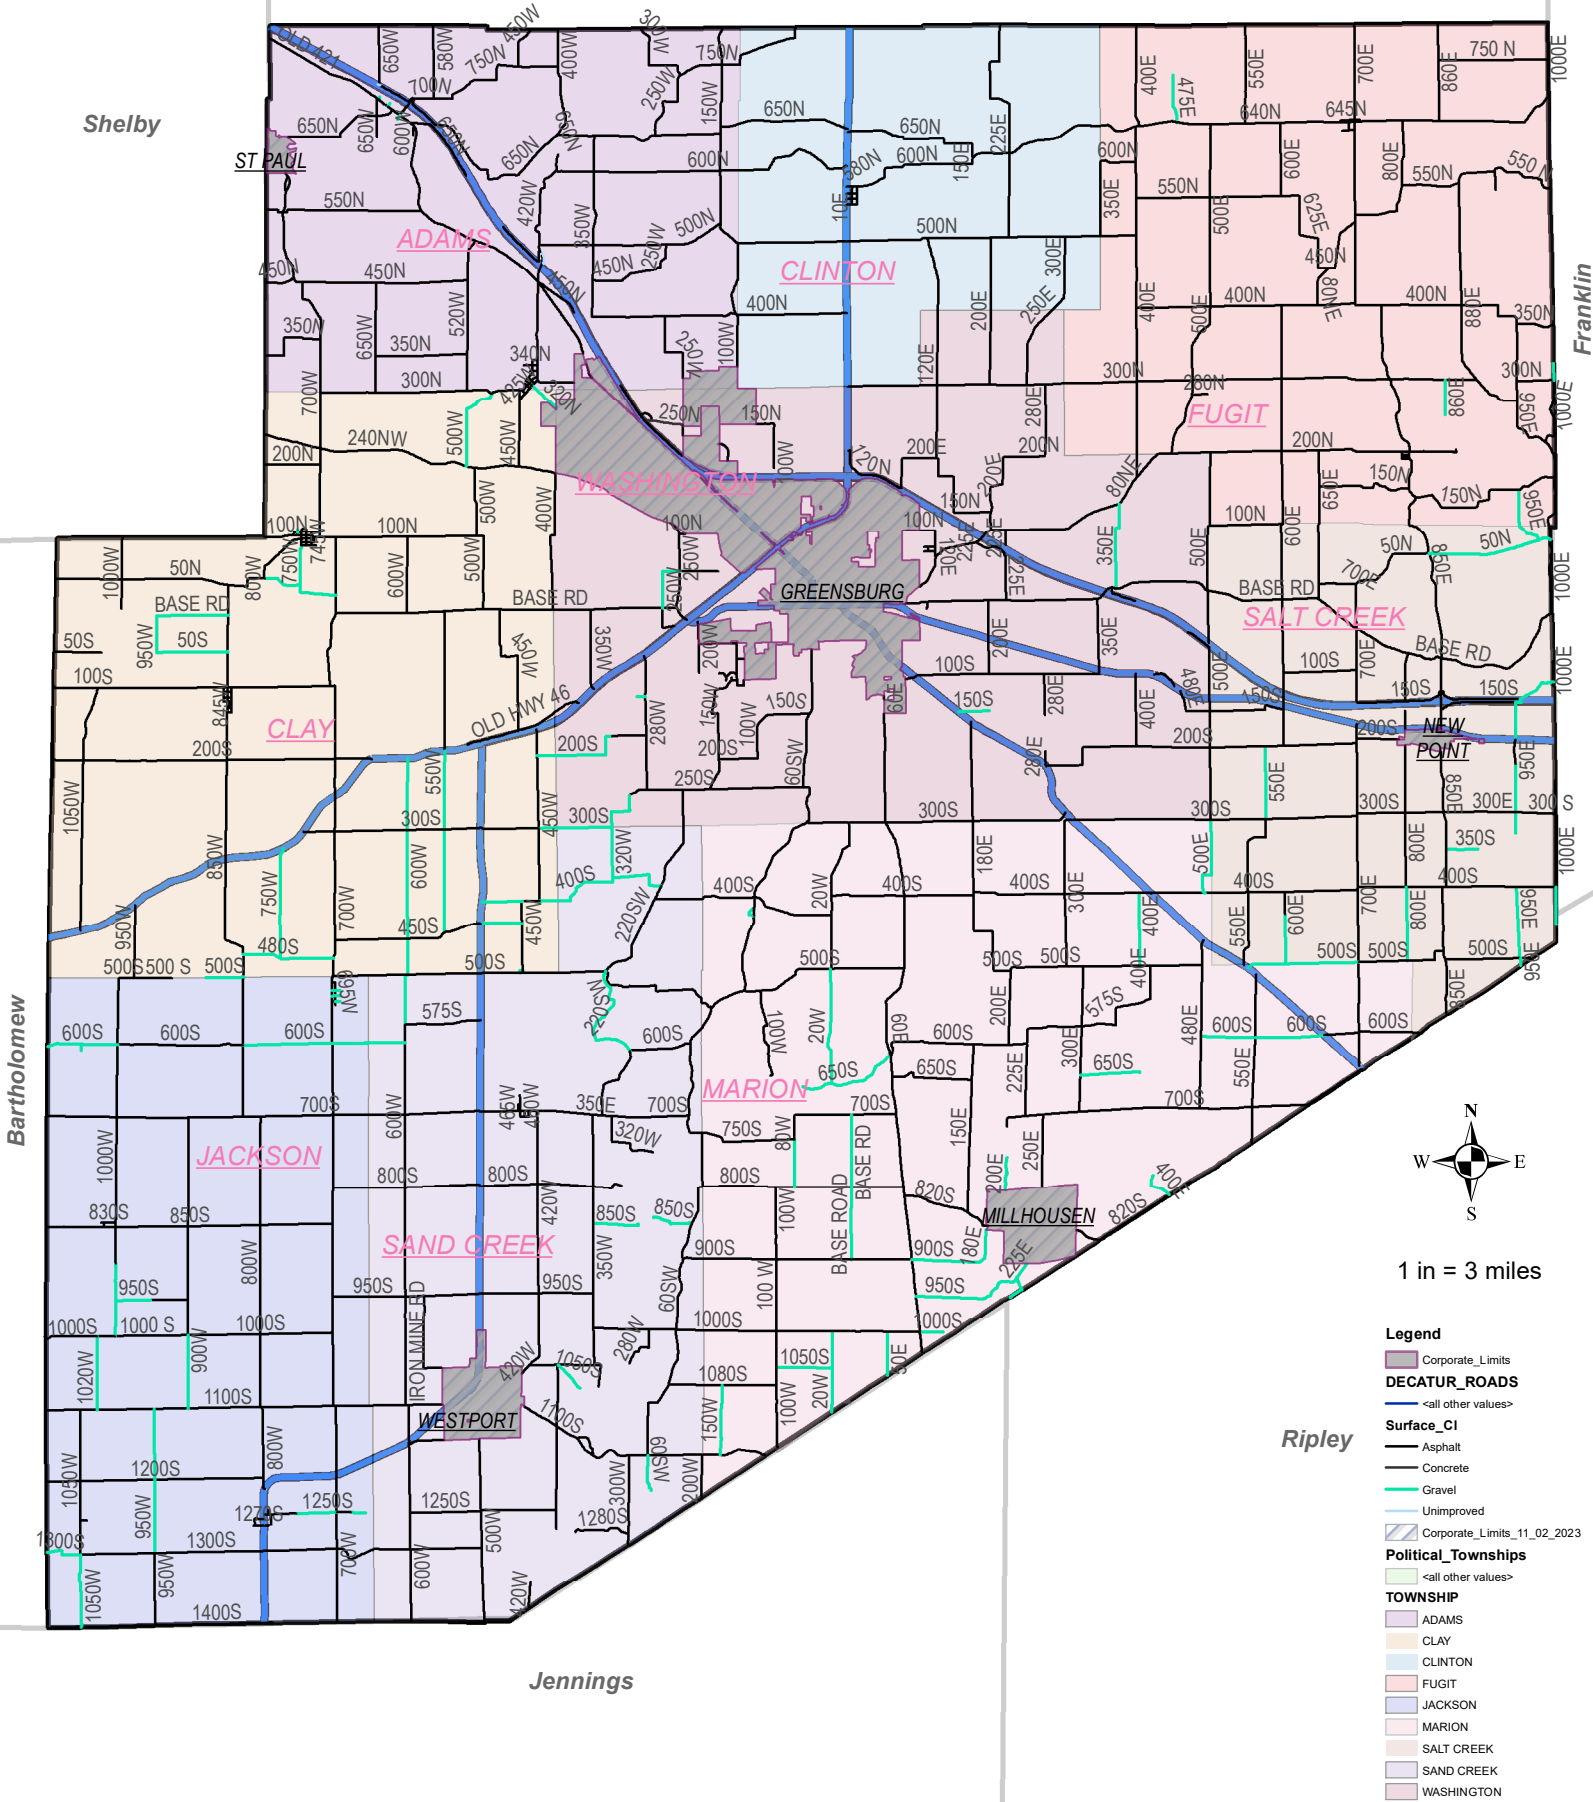

Rush

Decatur County, IN

1 in = 3 miles

- Legend**
- Corporate_Limits
 - DECATUR_ROADS**
 - <all other values>
 - Surface_Ci**
 - Asphalt
 - Concrete
 - Gravel
 - Unimproved
 - Corporate_Limits_11_02_2023
 - Political_Townships**
 - <all other values>
 - TOWNSHIP**
 - ADAMS
 - CLAY
 - CLINTON
 - FUGIT
 - JACKSON
 - MARION
 - SALT CREEK
 - SAND CREEK
 - WASHINGTON