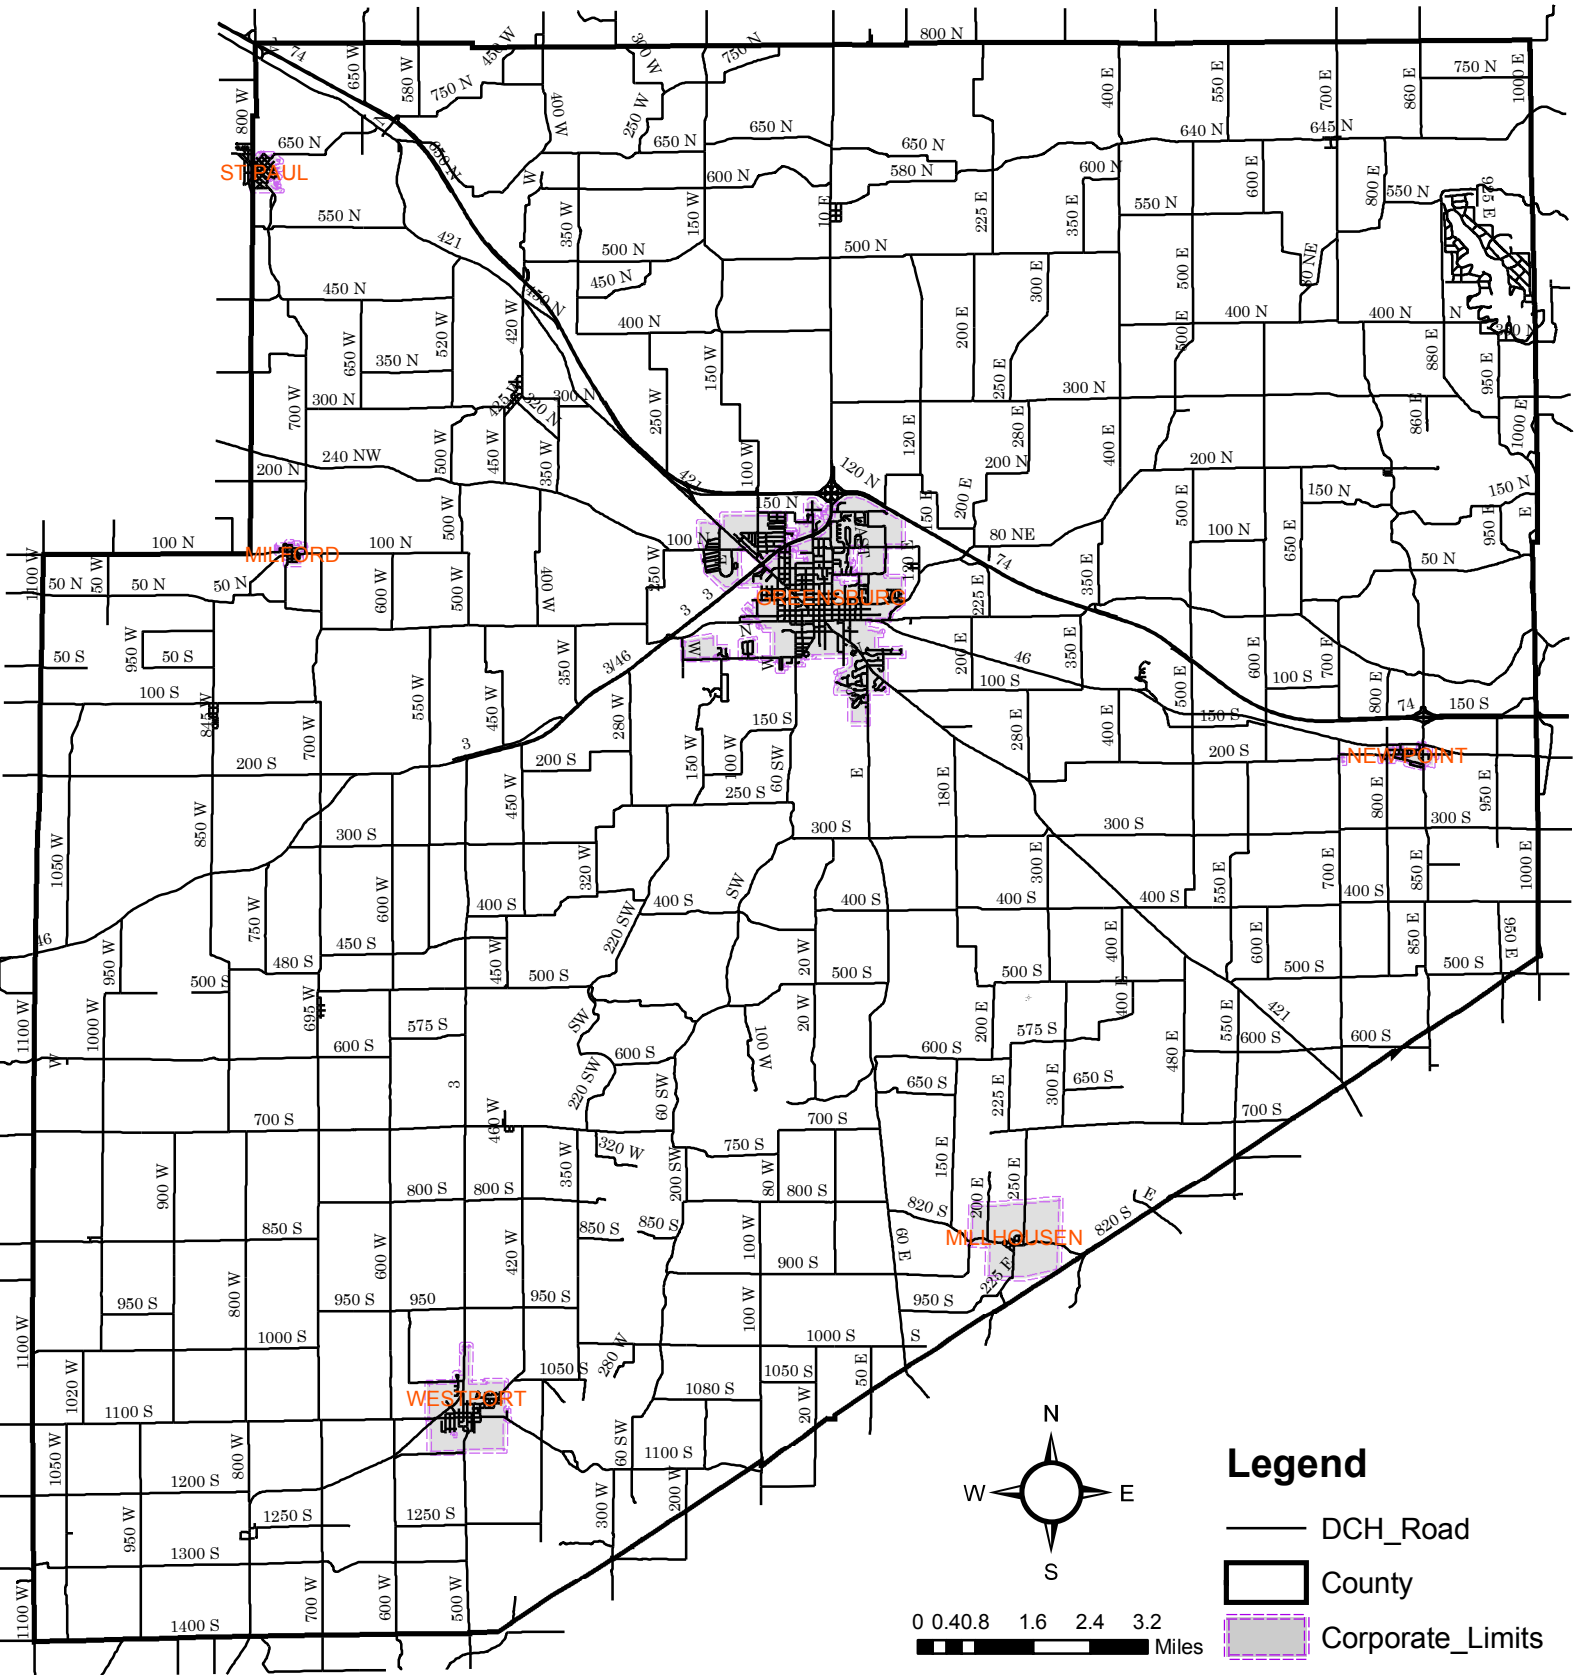

Decatur County, IN

Legend

-  DCH_Road
 -  County
 -  Corporate_Limits
- 0 0.4 0.8 1.6 2.4 3.2 Miles